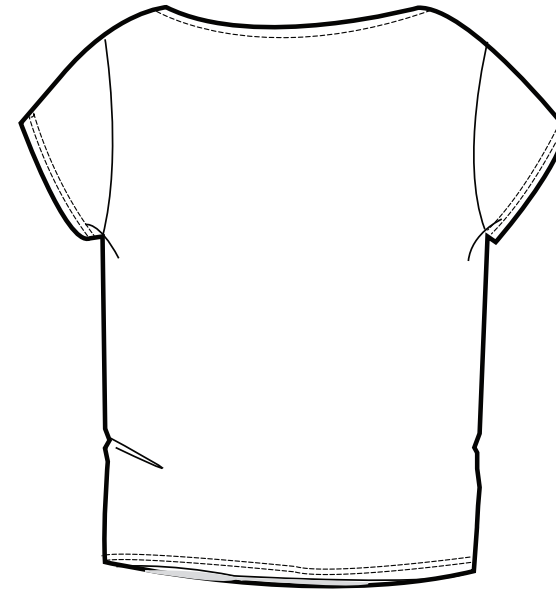

FRONT

BACK

SIZES		XS	S	M	L	XL
A	Half Chest 2,5cm below armhole	43,5	46	49	52	55
B	Body Length (from HPS)	60	62	64	66	67
C	Sleeve length	11	11	12	12	13