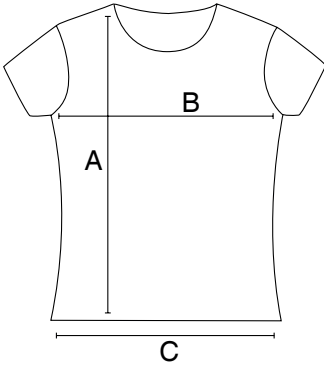

nakedshirt®

Kate 161.85

		S/M	L
A	total length	71	73
B	1/2 chest width	58	60
C	1/2 bottom width	62	64

measurements in cm

Errors and mistakes are possible.
Generally normal tolerances are acceptable.
Juni 2017