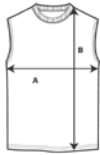

42700

Performance Adult Sleeveless T-Shirt

DETAILS

Weight	170.0 G/SqM (White 161.0 G/SqM)
Content	100% Polyester 28/1
Features	Moisture wicking and antimicrobial properties Seamed single needle 1.9 cm collar Heat transfer label Twin needle armhole and bottom hems Quarter-turned to eliminate centre crease
Sizes	S-3XL
Case Packs	S - 3XL 36 PIECES
Colours	6
SKU's	36

SPECIFICATIONS

Centimeters	Tol-	Tol+	S	M	L	XL	2XL	3XL
Chest (A)	2.540	2.540	45.720	50.800	55.880	60.960	66.040	71.120
Length from HPS (B)	2.540	2.540	69.850	72.390	74.930	77.470	80.010	82.550
Sleeve length (Center back) (D2)	2.540	2.540	0.000	0.000	0.000	0.000	0.000	0.000

Inches	Tol-	Tol+	S	M	L	XL	2XL	3XL
Chest (A)	1.000	1.000	18.000	20.000	22.000	24.000	26.000	28.000
Length from HPS (B)	1.000	1.000	27.500	28.500	29.500	30.500	31.500	32.500

S-3XL

COLOURS	Code
Black	036
Navy	032
Red	040
Royal	051
Sport Grey	095
White	030