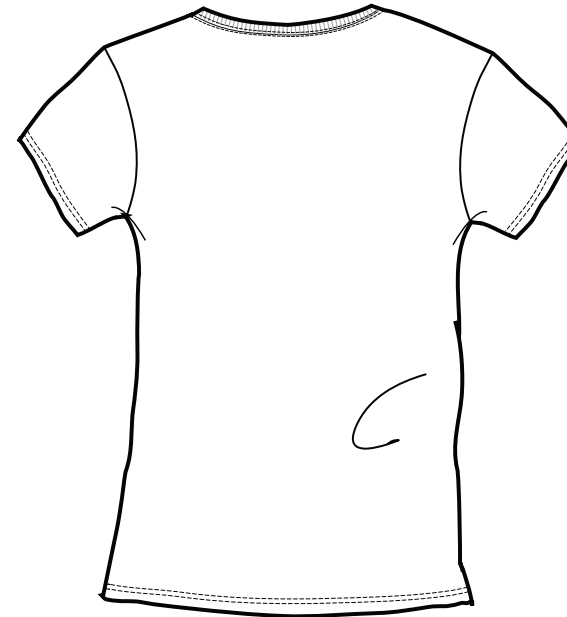

FRONT

BACK

SIZES		XS	S	M	L
A	Half Chest 2,5cm below armhole	33,5	36	39	42
B	Body Length (from HPS)	61	63	65	67
C	Sleeve length	16	16	17	17