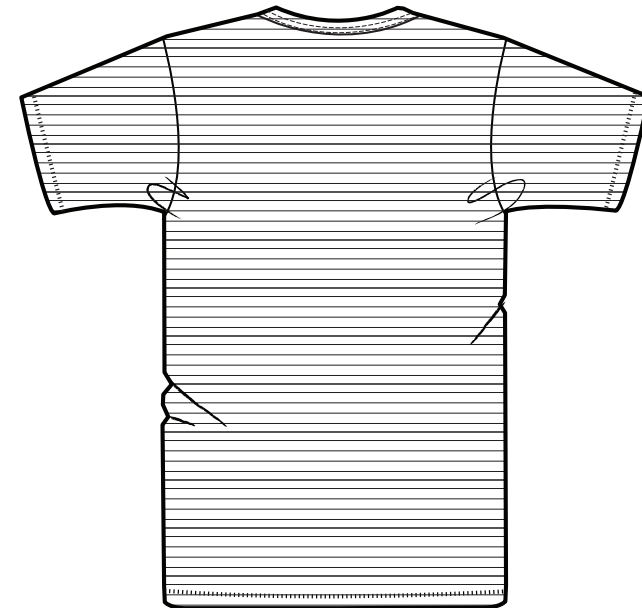

FRONT

BACK

SIZES	S	M	L	XL	XXL
A Half Chest 2,5cm below armhole	48	51	54	57	60
B Body Length (from HPS)	69,5	71,5	73,5	75,5	77,5
C Sleeve length	20	20	21	21	22