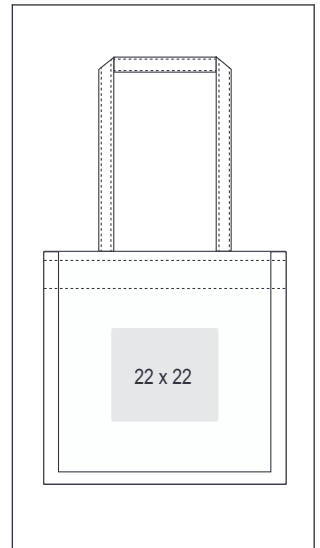

It's in the Bag!

BAGS & MORE

Shugon Collection • www.shugon.com

VARANASI 1115 * 698.38

Shopper Bag

Good capacity laminated juttun shopper with long dyed cotton webbing handle • Can be carried by hand or over the shoulder • Suitable for screen-printing or transfer printing.

 Laminated Juttun / Cotton Handles

 35 x 39 x 15 cm
20 litres

 47 x 72 x 39 cm
100 pieces, 23.50 kg

1115-10
Natural/Black

1115-20
Natural/Navy

1115-71
Natural

SYMBOLS KEY

Material

Product Dimensions (HxWxD) and Capacity

Carton Dimensions (WxLxH) Quantity and Weight

9 x 18 Printing Area (cm)

18 Embroidery Area (cm)